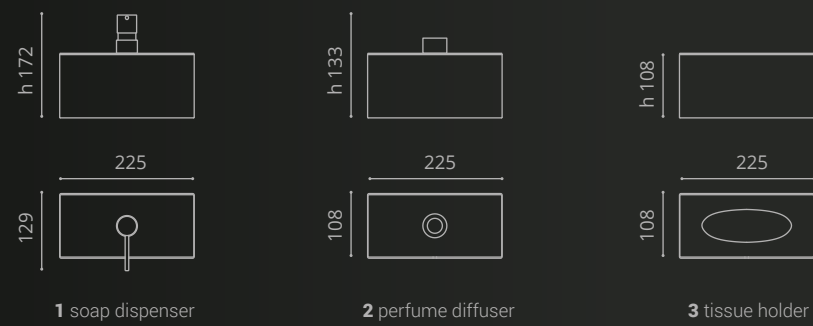

h 172

225

129

1 soap dispenser

h 133

225

108

2 perfume diffuser

h 108

225

108

3 tissue holder