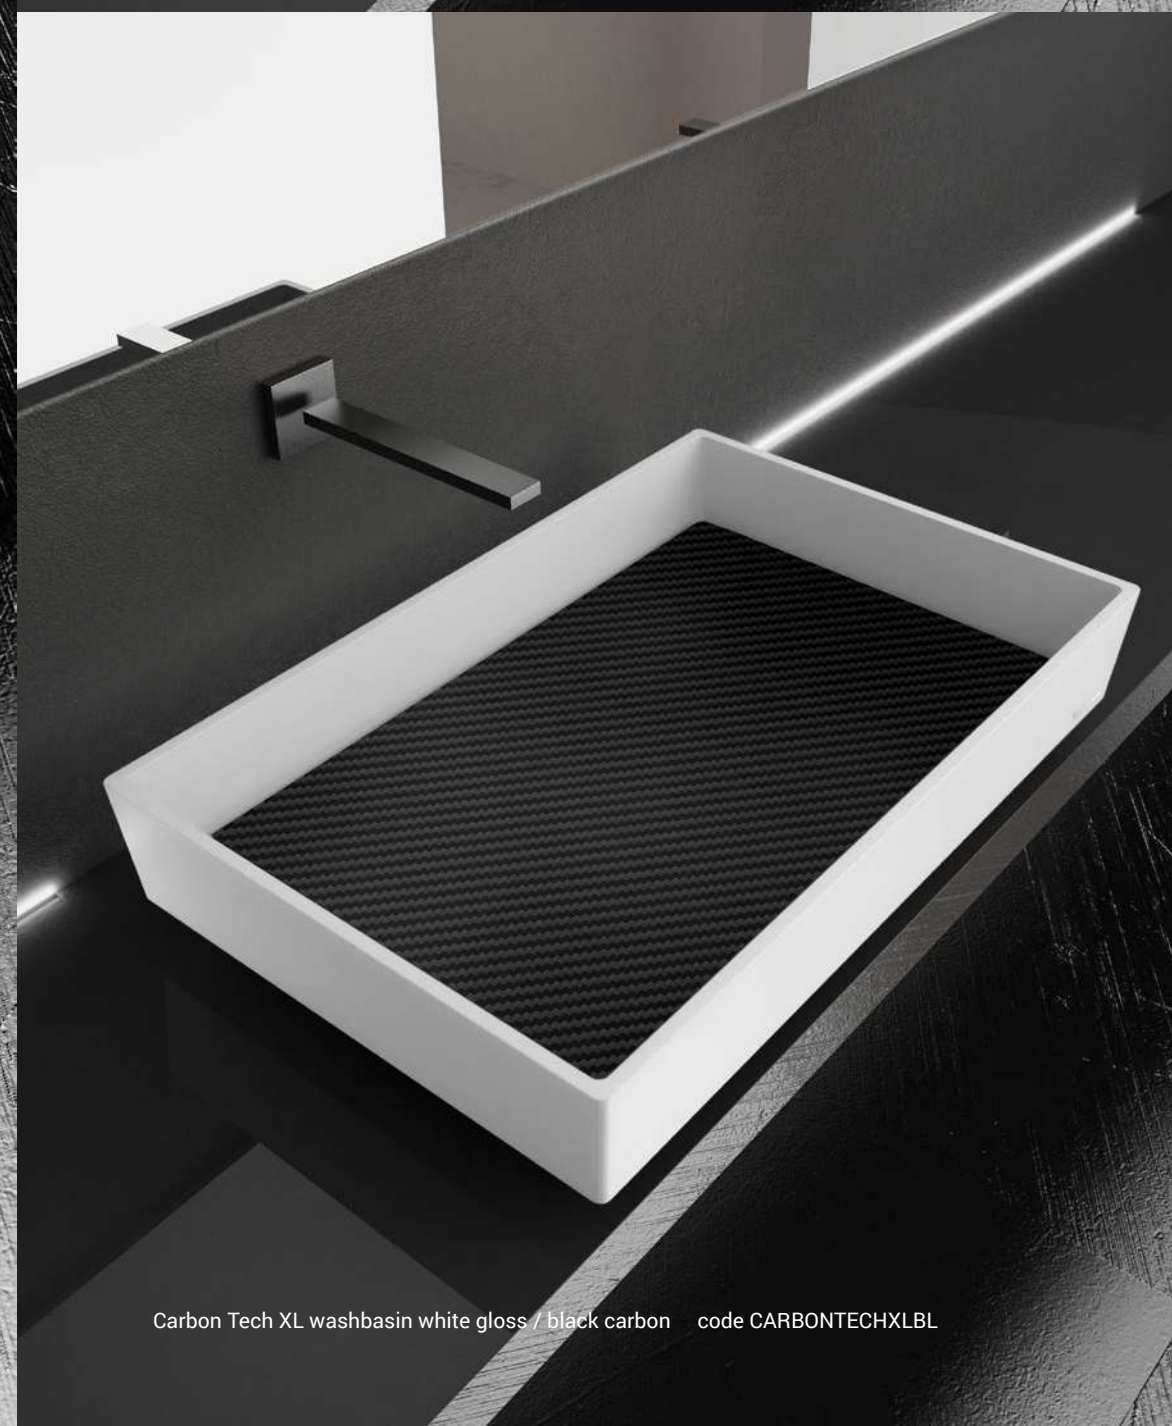

Carbon Tech XL washbasin fumo mat/black carbon - code CARBONTECHXLP650

Carbon Tech XL washbasin white gloss / black carbon - code CARBONTECHXLBL

Tonino Lamborghini

TOTAL LIVING

CARBON TECH XL è un lavabo da appoggio rettangolare in Pert®, un polimero tecnologico dalle qualità eccezionali, che unisce un basso peso specifico ad un' elevata resistenza meccanica. Carbon Tech XL è completato dal cover rettangolare con finitura Carbonio nascondendo lo scarico ed offrendo un effetto del tutto unico al deflusso dell'acqua.

Carbon Tech XL is a rectangular countertop washbasin made of Pert®, a technological polymer of exceptional qualities, which combines a low specific weight with high mechanical resistance. Carbon Tech XL is completed by a Carbon fibre texture cover, concealing the waste and provides a unique visual effect vis-à-vis the water flow.