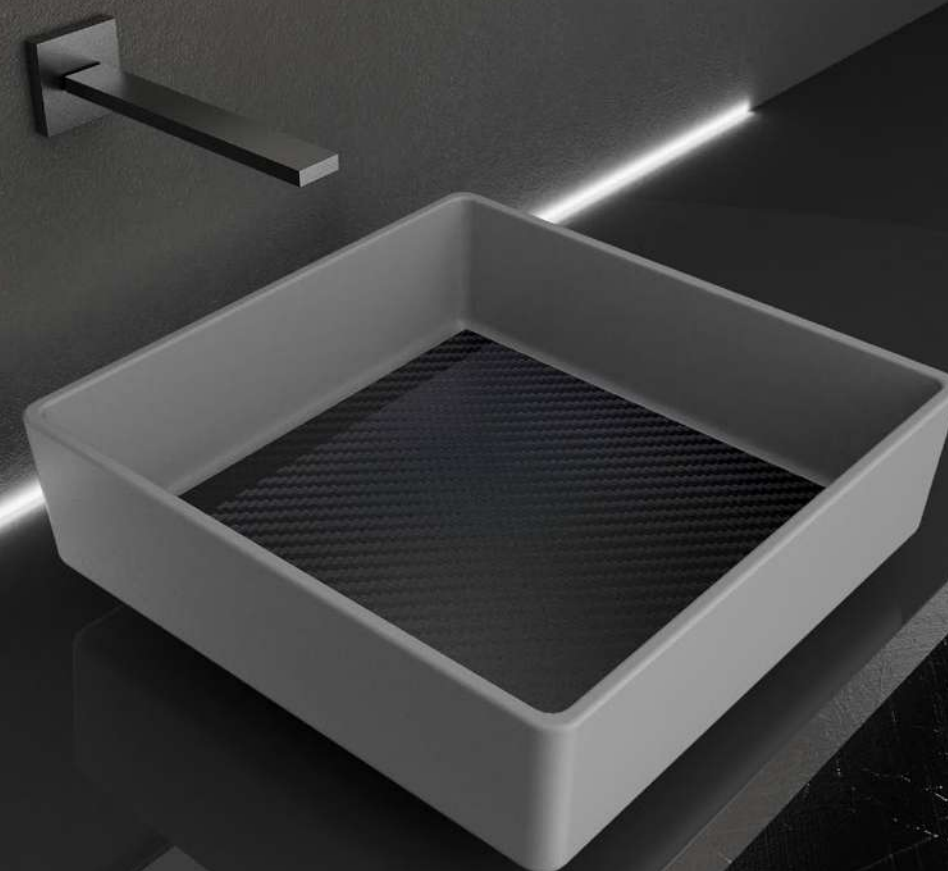

Carbon Tech washbasin fumo mat/black carbon - code CARBONTECHP650