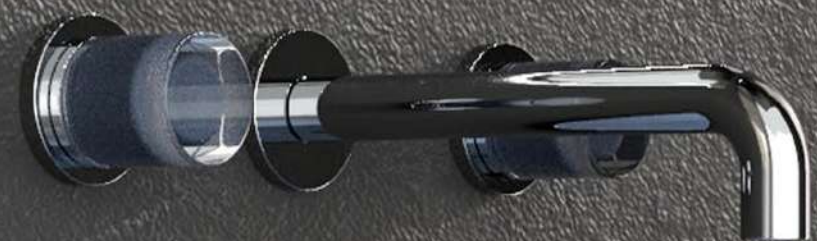

MOONSHINE

Moonshine washbasin - light blue mat / chrome code MOONSHINE43LBMF4