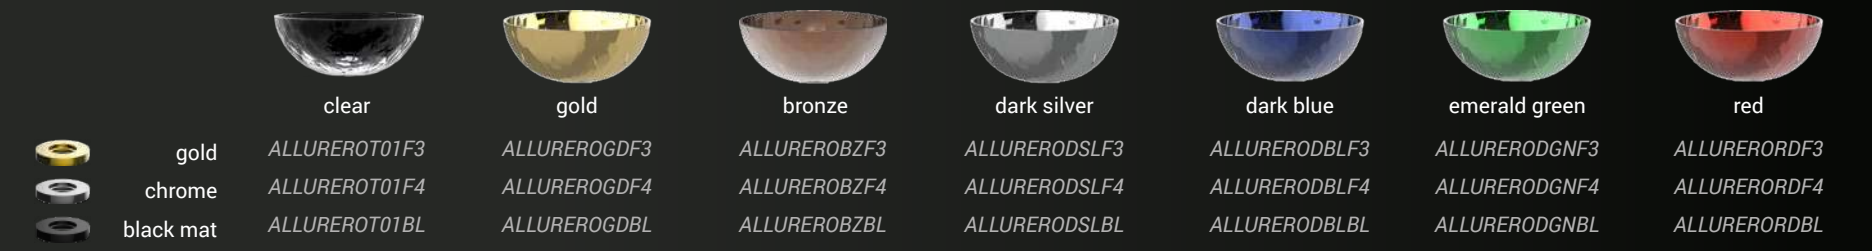

Allure Round

Ø 435

h 175

13

Ø foro / hole = 45 mm
peso / weight = ± 7,45 kg

gold ALLUREROT01F3 ALLUREROGDF3 ALLUREROBZF3 ALLURERODSLF3 ALLURERODBLF3 ALLURERODGNF3 ALLURERORDF3
chrome ALLUREROT01F4 ALLUREROGDF4 ALLUREROBZF4 ALLURERODSLF4 ALLURERODBLF4 ALLURERODGNF4 ALLURERORDF4
black mat ALLUREROT01BL ALLUREROGDBL ALLUREROBZBL ALLURERODSLBL ALLURERODBLBL ALLURERODGNBL ALLURERORDBL

Piletta in ottone a scarico libero e base anello inclusi. Tutte le finiture dei prodotti sono personalizzabili.
Brass free flow waste and base ring included. All product finishes can be customized