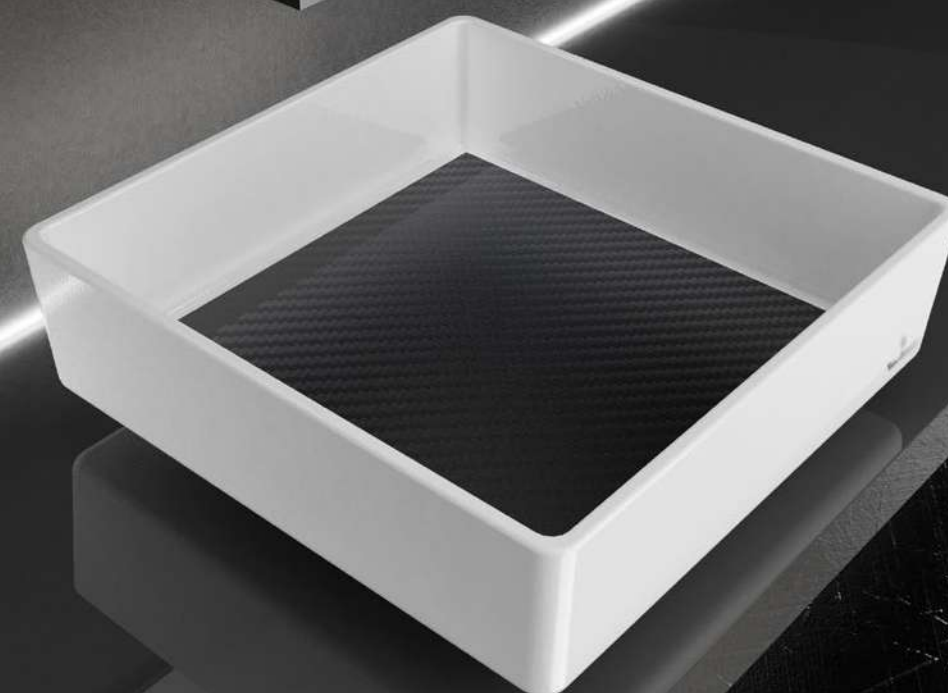

Tonino Lamborghini
TOTAL LIVING

CARBON TECH

Carbon Tech washbasin black mat / black carbon code CARBONTECHNO

Carbon Tech washbasin fumo mat/black carbon - code CARBONTECHP650

Carbon Tech washbasin white gloss / black carbon code CARBONTECHBL