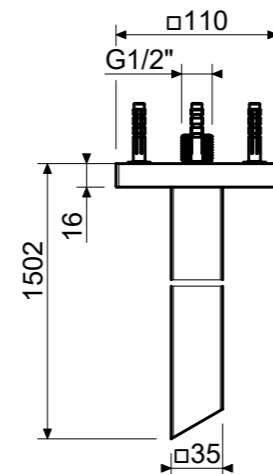

RAPTOR 316L

Bocca per lavabo a muro L 207 mm.
Basin spout for concealed installation, L207mm.

1. CODE
2. RAPO058-IN
   - RAPO058-POB
   - RAPO058-PGM
   - RAPO058-PRS
   - CODE BI-COLOUR
   - RAPO058-INPGM
   - RAPO058-POBPGM

Soffione quadro 430x430mm in acciaio con cromoterapia disponibile con radiocomando o pulsantiera ad incasso. 100 ugelli anticalcare, limitatore 15 l/min

Square showerhead in stainless steel, chromotherapy available with remote control or built-in hand control unit. 100 antiscaling nozzles, 15 l/min limiter. 430x430mm

WLS3512	WLS3513
Con radiocomando With remote control	Con pulsantiera With push-button panel
WLS3512-INTL	WLS3513-INTL
WLS3512-POBTL	WLS3513-POBTL
WLS3512-PGRTL	WLS3513-PGRTL
WLS3512-PRSTL	WLS3513-PRSTL

Radiocomando
Remote control

Pulsantiera
Push-button panel

1. CODE
2. RAPO059-IN
   - RAPO059-POB
   - RAPO059-PGM
   - RAPO059-PRS
   - CODE BI-COLOUR
   - RAPO059-INPGM
   - RAPO059-POBPGM

Bocca a pavimento per lavabo in acciaio inox
Da abbinare a RAP1111 o RAP0054
Basin floor-standing spout, stainless steel
To match with RAP1111 or RAP0054.

Soffione quadro 500x500mm in acciaio con cromoterapia disponibile con radiocomando o pulsantiera ad incasso. 100 ugelli anticalcare, limitatore 15 l/min

Square showerhead in stainless steel, chromotherapy available with remote control or built-in hand control unit. 100 antiscaling nozzles, 15 l/min limiter. 500x500mm

WLS3710	WLS3720
Con radiocomando With remote control	Con pulsantiera With push-button panel
WLS3710-INTL	WLS3720-INTL
WLS3710-POBTL	WLS3720-POBTL
WLS3710-PGRTL	WLS3720-PGRTL
WLS3710-PRSTL	WLS3720-PRSTL

Radiocomando
Remote control

Pulsantiera
Push-button panel

1. CODE
2. RAPO095-IN
   - RAPO095-POB
   - RAPO095-PGM
   - RAPO095-PRS