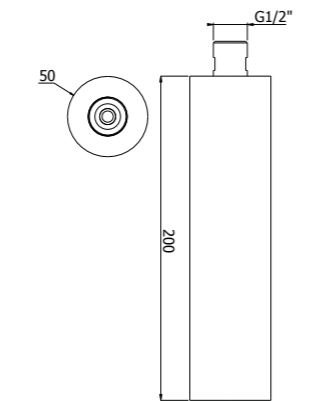

CODE
WLS20200-INTL
WLS20200-POBTL
WLS20200-PGMTL
WLS20200-PRSTL