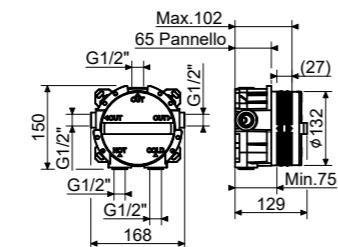

1. CODE
2. EDE003-OOTL

CAR2022 CAR3009