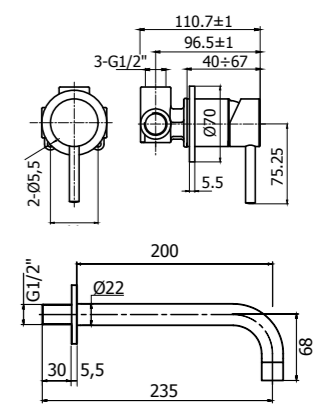

Corpo miscelatore incasso Ø35mm in acciaio inox
Mixer for concealed installation, Ø35mm, stainless steel

1. **CODE**
2. INT0037-INTL
   - INT0037-POBTL
   - INT0037-PGMTL
   - INT0037-PRSTL