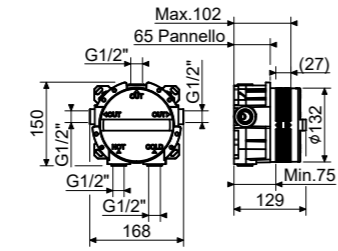

1. CODE
2. EDE003-OOTL
4. CAR2022 CAR3009