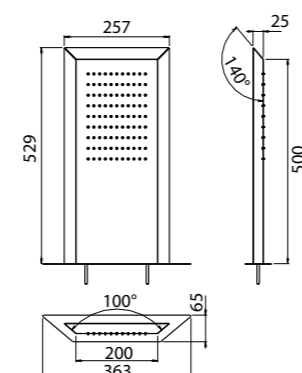

- CODE
- WLS3626-INTL
- WLS3626-POBTL
- WLS3626-PGRTL
- WLS3626-PRSTL