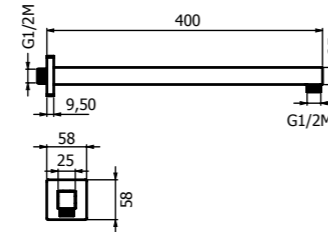

1. CODE
2. WLS3122-CRTL
   - WLS3122-CSTL
   - WLS3122-OBTL
   - WLS3122-NOTL
   - WLS3122-BOTL
   - WLS3122-OSTL