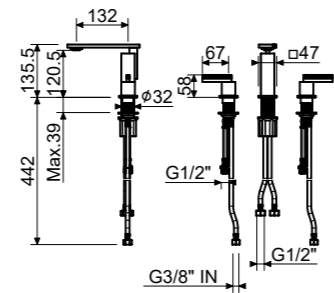

CODE	€
RAPO057-IN	2.190,00 €
RAPO057-POB	3.175,00 €
RAPO057-PGM	3.175,00 €
RAPO057-PRS	3.175,00 €
CODE BI-COLOUR	€
RAPO057-INPGM	3.285,00 €
RAPO057-POBPGM	3.285,00 €