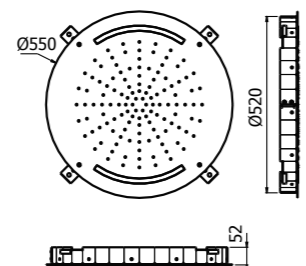

WLS3810

Con radiocomando
With remote control

WLS3810-INTL

WLS3810-POBTL

WLS3810-PGRTL

WLS3810-PRSTL

WLS3820

Con pulsantiera
With push-button panel

WLS3820-INTL

WLS3820-POBTL

WLS3820-PGRTL

WLS3820-PRSTL