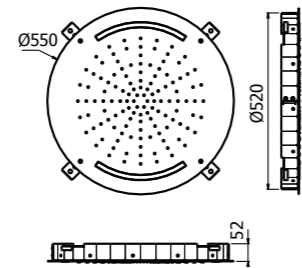

Round showerhead in stainless steel, chromotherapy available with remote control or built-in hand control unit. 126 antiscaling nozzles, 15 l/min limiter. Ø550mm

Radiocomando  
Remote control

Pulsantiera  
Push-button panel