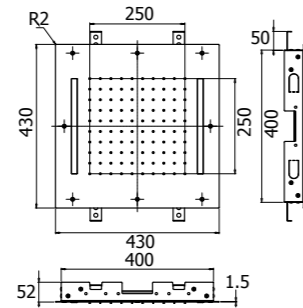

Square showerhead in stainless steel, chromotherapy available with remote control or built-in hand control unit. 100 antiscaling nozzles, 15 l/min limiter. 430x430mm

Radiocomando  
Remote control

Pulsantiera  
Push-button panel