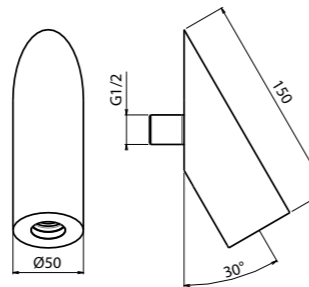

CODE
WLS20000-INTL
WLS20000-POBTL
WLS20000-PGMTL
WLS20000-PRSTL