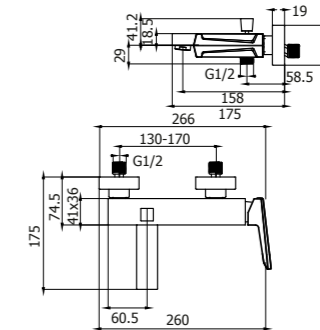

CODE
HYP0021-CR
HYP0021-CS
HYP0021-OB
HYP0021-NO
HYP0021-BO
HYP0021-OS

Combinazioni colore | Option colour combinations

Corpo | Body

CODE

€