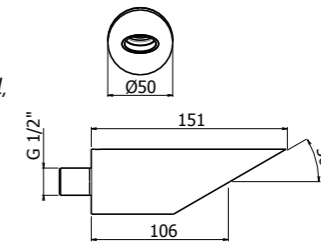

CODE
WLS20002-INTL
WLS20002-POBTL
WLS20002-PGMTL
WLS20002-PRSTL