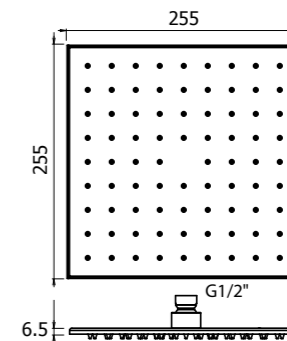

*Square ultrathin showerhead, stainless steel, 255x255 mm with external frame in finish. Rain jet. 80 antiscaling nozzles, 9 l/min limiter*

250x250 mm AISI304

- CODE
- WLS9904-INTL
- WLS9904-POBTL
- WLS9904-PGRTL
- WLS9904-PRSTL
- CODE BI-COLOUR
- WLS9904-INPGRTL
- WLS9904-POBPGRTL