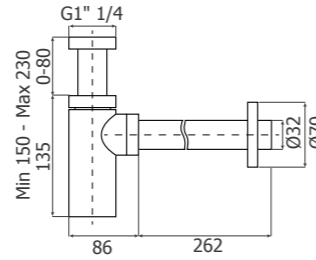

1. CODE
2. LOX4100-INTL
   - LOX4100-POBTL
   - LOX4100-PGMTL
   - LOX4100-PRSTL