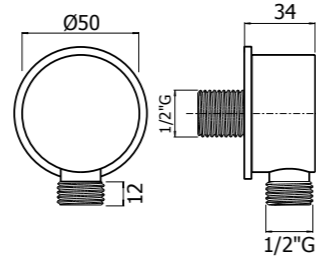

1. CODE
2. LOX0302-INTL
   - LOX0302-POBTL
   - LOX0302-PGMTL
   - LOX0302-PRSTL