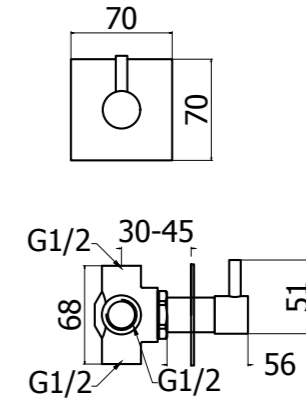

CODE

DEQ1002-CRTL

DEQ1002-CSTL

DEQ1002-OBTL

DEQ1002-NOTL

DEQ1002-BOTL

DEQ1002-OSTL