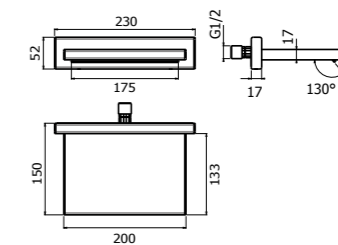

AISI316L

Bocca a cascata a muro in acciaio inox

*Wall-mounted stainless steel spout with waterfall jet*

AISI304

15  
l/min

CODE

BOC2005-INTL

BOC2005-POBTL