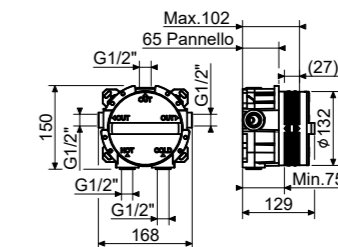

1. CODE
2. EDE003-OOTL

RICO082 DEV3036