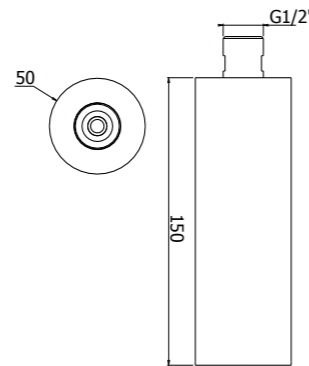

CODE
WLS20150-INTL
WLS20150-POBTL
WLS20150-PGMTL
WLS20150-PRSTL

Soffione a parete a tubo in acciaio getto pioggia con aeratore anticalcare.

Ø 50 mm L 150 mm. Limitatore 6 l/min

Wall-mounted tube showerhead in stainless steel, rain jet with antiscaling aerator.

Ø 50 mm L 150 mm, 6 l/min limiter.

Ø50 mm
L 150 mm

AISI304