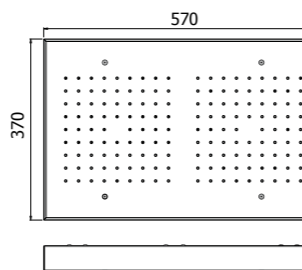

- CODE
- WLS9902-INTL
- WLS9902-PGRTL
- WLS9902-PRSTL
- CODE BI-COLOUR
- WLS9902-INPGRTL