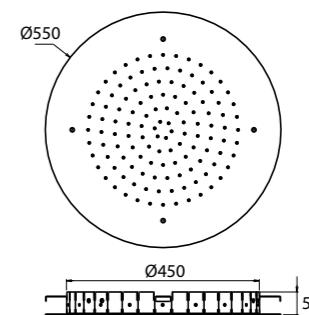

CODE

WLS3176-CRTL
WLS3176-CSTL
WLS3176-NOTL
WLS3176-BOTL
WLS3176-OSTL