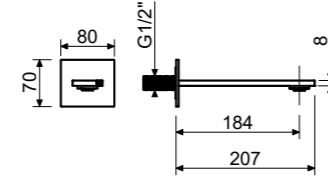

Bocca per lavabo a muro L 207 mm.
Basin spout for concealed installation, L207mm.