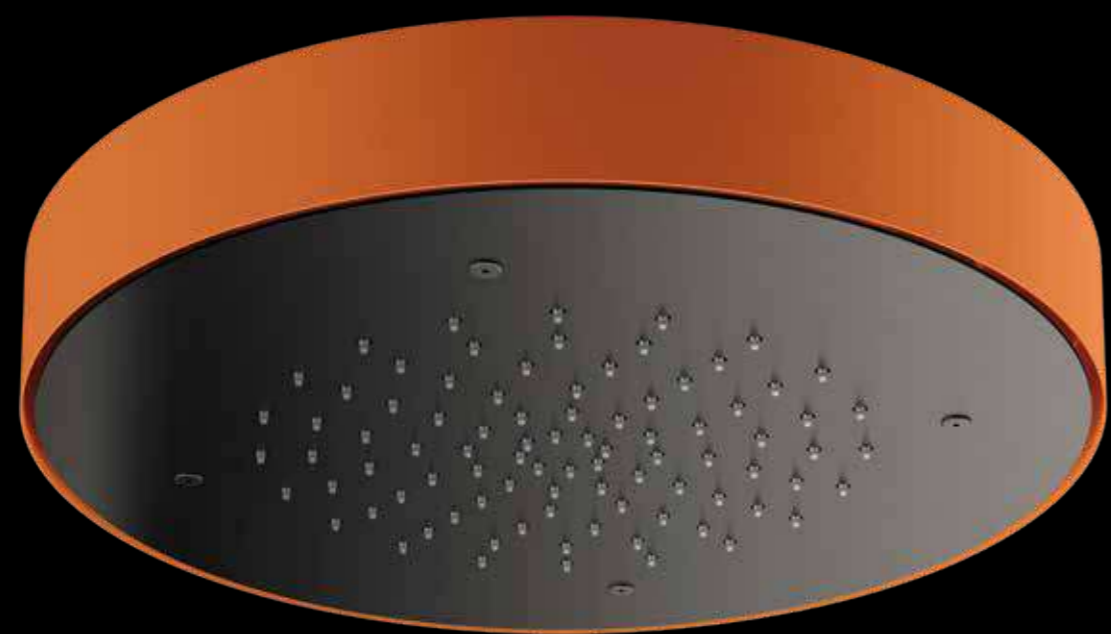

Bi-colour Showerheads

*For an exclusive
shower experience*

I soffioni Spectra offrono un design essenziale e versatile. Disponibili con 2 soffioni tondi con cornice nei colori Rosso o Arancio e il soffione in tinta con il corpo del rubinetto. Una soluzione elegante e personalizzata, perfetta per ambienti doccia distintivi e moderni.

The Spectra showerheads feature a minimalist and versatile design. They are available with two round showerheads, framed in Red or Orange, with the showerhead matching the color of the faucet body. An elegant and customized solution, perfect for distinctive and modern shower spaces.