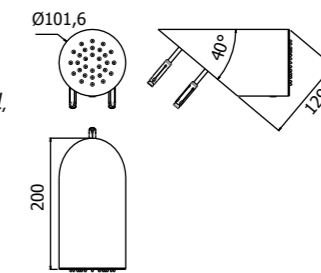

CODE
WLS20003-INTL
WLS20003-POBTL
WLS20003-PGMTL
WLS20003-PRSTL