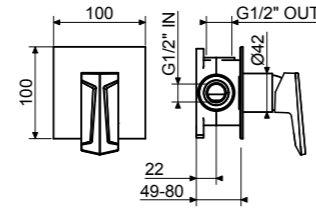

CODE
HYP1900-CR
HYP1900-CS
HYP1900-OB
HYP1900-NO
HYP1900-BO
HYP1900-OS