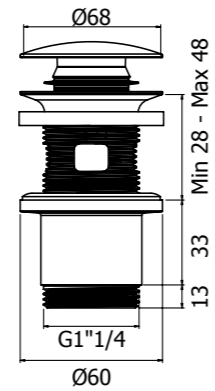

1. CODE
2. LOX4000-INTL
   - LOX4000-POBTL
   - LOX4000-PGMTL
   - LOX4000-PRSTL