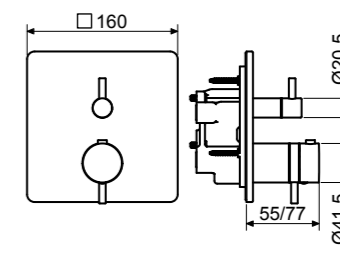

PRO003EDEN
Prolunga | Extension

1. CODE
2. EDE2802-CRTL
   - EDE2802-CSTL
   - EDE2802-OBTL
   - EDE2802-NOTL
   - EDE2802-BOTL
   - EDE2802-OSTL