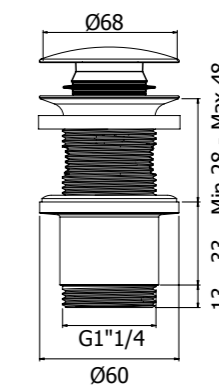

1. **CODE**
2. LOX4001-INTL
   - LOX4001-POBTL
   - LOX4001-PGRTL
   - LOX4001-PRSTL