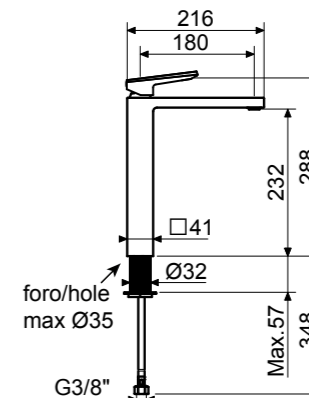

CODE
HYPO052-CR
HYPO052-CS
HYPO052-OB
HYPO052-NO
HYPO052-BO
HYPO052-OS

Combinazioni colore | Option colour combinations