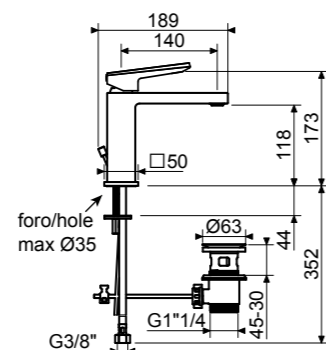

CODE
HYPO050-CR