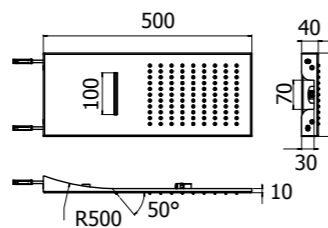

1. CODE
2. WLS3509-CRTL
   - WLS3509-CSTL
   - WLS3509-OBTL
   - WLS3509-NOTL
   - WLS3509-BOTL
   - WLS3509-OSTL