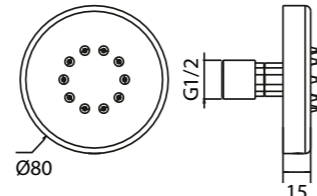

1. CODE
2. WLS3925-INTL
   - WLS3925-POBTL
   - WLS3925-PGRTL
   - WLS3925-PRSTL