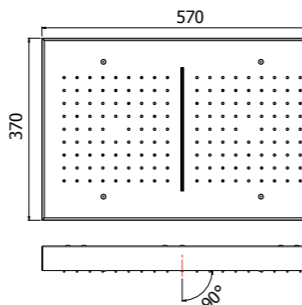

- CODE
- WLS9903-INTL
- WLS9903-PGRTL
- WLS9903-PRSTL
- CODE BI-COLOUR
- WLS9903-INPGRTL