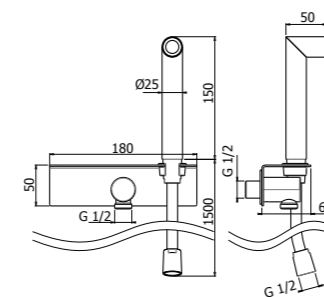

Set doccia in acciaio inox. Doccetta minimalista tonda con aeratore Presa acqua con mensola Flessibile in PVC 150cm **Con valvola di non ritorno**

*Shower set in stainless steel Round hand shower with aerator, Wall water outlet with shelf Flexible hose in PVC, L150 cm **With non-return valve***

AISI304

AER3002

1. **CODE**
2. WLS3002-INTL
   - WLS3002-POBTL
   - WLS3002-PGRTL
   - WLS3002-PRSTL