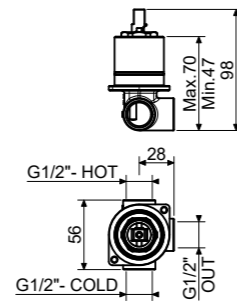

CODE

INT1135-OOTL

CAR1002

Combinazioni colore | Option colour combinations

Corpo | Body

CODE

HYP9911-NO

HYP9911-BO

HYP9911-OS