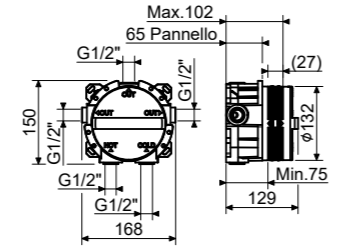

1. CODE
2. EDE003-OOTL
4. CAR2022 CAR3009