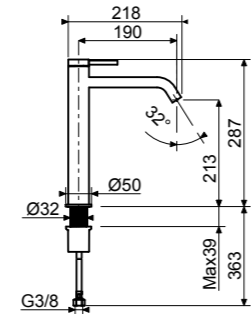

Miscelatore lavabo alto in acciaio inox, senza scarico
Single-lever tall basin mixer without waste, stainless steel

1. **CODE**
2. SPE0052-IN
   - SPE0052-POB
   - SPE0052-PGM
   - SPE0052-PRS

Combinazioni colore | Option colour combinations

Corpo | Body

CODE

- SPE9952-IN
- SPE9952-POB
- SPE9952-PGM
- SPE9952-PRS

Maniglia | Lever

CODE