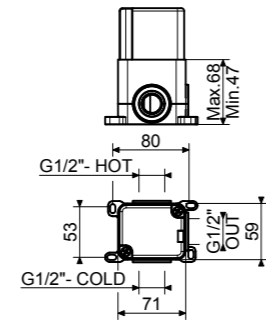

CODE
INT9035-00TL

CAR1002

Combinazioni colore | Option colour combinations

Corpo | Body	CODE	Maniglia | Lever	CODE
	HYP1990-NO		LEV001C-CFL
	HYP1990-BO		LEV001C-CFB
	HYP1990-OS		LEV001C-CBO
	LEV001C-NOBO		
	LEV001C-BONO		
	LEV001C-FL		
	LEV001C-FB