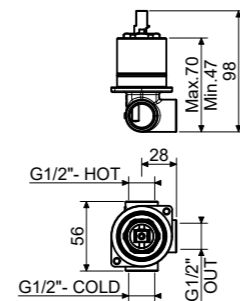

CODE

INT1135-OOTL

CAR1002

Corpo miscelatore incasso Ø35mm.

Single-lever mixer for concealed installation, Ø 35 mm.

**Combinazioni colore | Option colour combinations**

Corpo | Body

CODE