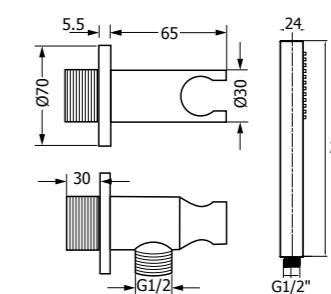

1. CODE
2. WLS3030-INTL
   - WLS3030-POBTL
   - WLS3030-PGRTL
   - WLS3030-PRSTL