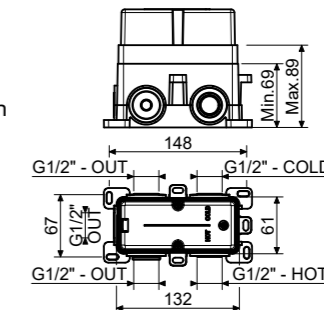

CODE

INT9036-00TL

Combinazioni colore | Option colour combinations

Corpo | Body	CODE	Maniglia | Lever	CODE
	VOR1991-CR		SCU001-IN
	VOR1991-CS		SCU001-CA
	VOR1991-OB		SCU001-NO
	VOR1991-NO		SCU001-BO
	VOR1991-BO		SCU001-FL
	VOR1991-OS		SCU001-FB