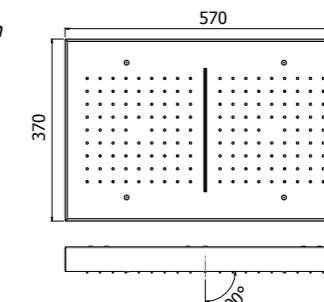

Square showerhead, stainless steel, 570x370 mm with external frame in finish. Double rain jet and 1 waterfall jet. 80x2 antiscaling nozzles, 15 l/min limiter

AISI304

CODE

- WLS9903-CRTL
- WLS9903-CSTL
- WLS9903-OBTL
- WLS9903-NOTL
- WLS9903-BOTL
- WLS9903-OSTL
- CODE BI-COLOUR
- WLS9903-NOFLTL
- WLS9903-NOFBTL
- WLS9903-NOBOTL
- WLS9903-BOFLTL
- WLS9903-BOFBTL
- WLS9903-OSFLTL
- WLS9903-OSFBTL
- WLS9903-OSBOTL