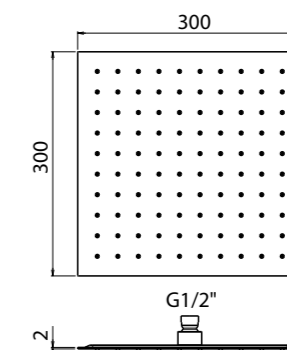

*Square showerhead, stainless steel, 300x300 mm with safety valve. Thickness: 2 mm, 100 antiscaling nozzles, 15 l/min limiter*

300x300 mm AISI304

- CODE
- WLS3115-INTL
- WLS3115-POBTL
- WLS3115-PGRTL
- WLS3115-PRSTL