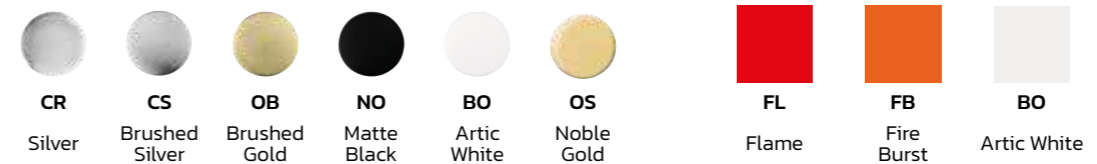

Soffione quadro 430x430mm in acciaio con cromoterapia disponibile con radiocomando o pulsantiera ad incasso. 100 ugelli anticalcare, limitatore 15 l/min

Square showerhead in stainless steel, chromotherapy available with remote control or built-in hand control unit. 100 antiscaling nozzles, 15 l/min limiter. 430x430mm

INOX 15 l/min 430x430 mm AISI304

WLS3512

Con radiocomando
With remote control

- WLS3512-CRTL
- WLS3512-CSTL
- WLS3512-OBTL
- WLS3512-NOTL
- WLS3512-BOTL
- WLS3512-OSTL

WLS3513

Con pulsantiera
With push-button panel

- WLS3513-CRTL
- WLS3513-CSTL
- WLS3513-OBTL
- WLS3513-NOTL
- WLS3513-BOTL
- WLS3513-OSTL

570x370 mm

Soffione quadro 570x370 mm in acciaio con cornice esterna in finitura e doppio getto pioggia. 80x2 ugelli anticalcare, limitatore 15 l/min.

Square showerhead, stainless steel, 570x370 mm with external frame in finish. Double rain jet. 80x2 antiscaling nozzles, 15 l/min limiter

CODE

- WLS9902-CRTL
- WLS9902-CSTL
- WLS9902-OBTL
- WLS9902-NOTL
- WLS9902-BOTL
- WLS9902-OSTL
- CODE BI-COLOUR
- WLS9902-NOFLTL
- WLS9902-NOFBTL
- WLS9902-NOBOTL
- WLS9902-BOFLTL
- WLS9902-BOFBTL
- WLS9902-OSFLTL
- WLS9902-OSFBTL
- WLS9902-OSBOTL

Soffione quadro 500x500mm in acciaio con cromoterapia disponibile con radiocomando o pulsantiera ad incasso. 100 ugelli anticalcare, limitatore 15 l/min

Square showerhead in stainless steel, chromotherapy available with remote control or built-in hand control unit. 100 antiscaling nozzles, 15 l/min limiter. 500x500mm

INOX 15 l/min 500x500 mm AISI304

WLS3710

Con radiocomando
With remote control

- WLS3710-CRTL
- WLS3710-CSTL
- WLS3710-OBTL
- WLS3710-NOTL
- WLS3710-BOTL
- WLS3710-OSTL

WLS3720

Con pulsantiera
With push-button panel