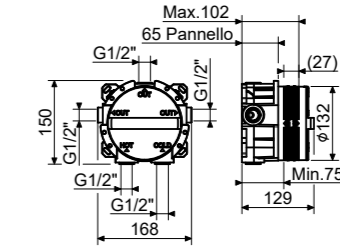

1. CODE
2. EDE003-OOTL
4. RICO082 DEV3036